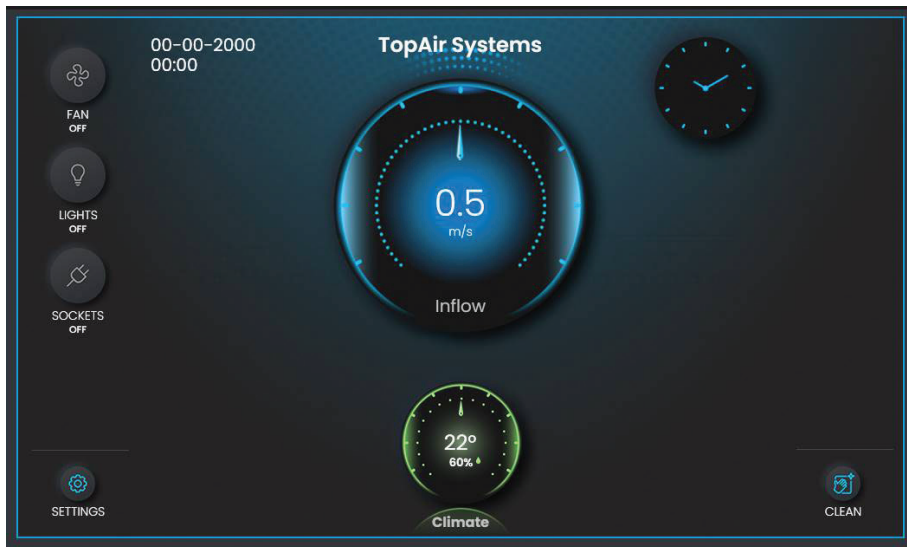

Basic Control System

The basic control system is a 7" color touch screen with:

- Lighting and power control outlets
- Fan ON / OFF
- Periodic test reminder
- Clock and date setup

AFA Control System

The AFA control system includes a 7" screen with:

- Air velocity display and alarm
- Lighting and power control outlets
- Fan ON / OFF
- Periodic test reminder
- Clock and date setup
- Red Light Alarm

Fume Hoods Control Systems

VAV Control System

The VAV control system includes a 10.1" screen with:

- Automatic air velocity control (installed and included VFD)
- Temp & humidity display
- Lighting and power control outlets
- Fan ON / OFF
- Periodic test reminder
- Clock and date setup
- Red Light Alarm

Active Control System (+ VAV Control System)

The Active control system includes a 10.1" screen with:

- Energy saver that includes automatic sash motion with proximity sensing system – which significantly reduces energy costs.
- Automatic air velocity control (installed and included VFD)
- Temp & humidity display
- Lighting and power control outlets
- Fan ON / OFF
- Periodic test reminder
- Clock and date setup
- Red Light Alarm