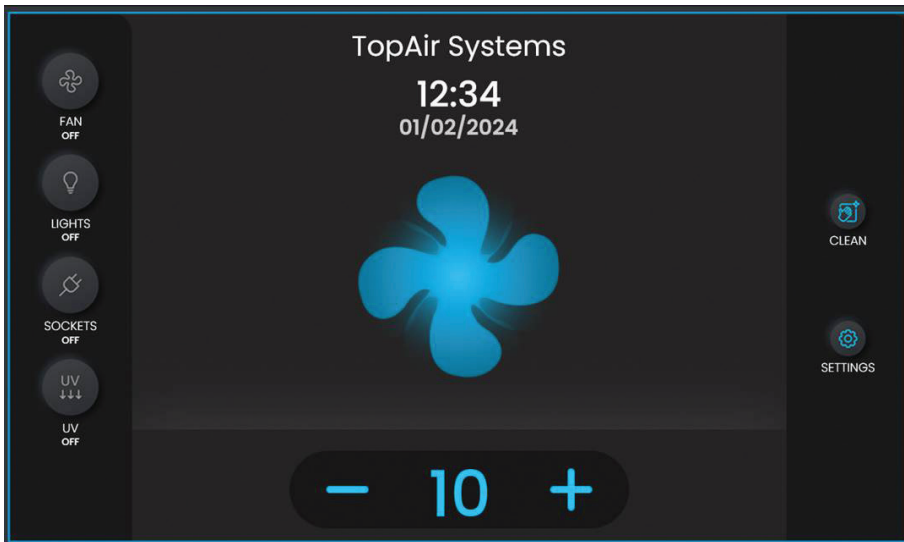

Basic Control System

The basic control system is a 7" color touch screen with:

- Lighting and power control outlets
- Fan ON / OFF
- Periodic test reminder
- Clock and date setup

AFA Control System

The AFA control system includes a 7" screen with:

- Air velocity display and alarm
- Lighting and power control outlets
- Fan ON / OFF
- Periodic test reminder
- Clock and date setup
- Red Light Alarm

Fume Hoods Control Systems

VAV Control System

The VAV control system includes a 10.1" screen with:

- Automatic air velocity control (installed and included VFD)
- Temp & humidity display
- Lighting and power control outlets
- Fan ON / OFF
- Periodic test reminder
- Clock and date setup
- Red Light Alarm

Active Control System (+ VAV Control System)

The Active control system includes a 10.1" screen with:

- Energy saver that includes automatic sash motion with proximity sensing system – which significantly reduces energy costs.
- Automatic air velocity control (installed and included VFD)
- Temp & humidity display
- Lighting and power control outlets
- Fan ON / OFF
- Periodic test reminder
- Clock and date setup
- Red Light Alarm