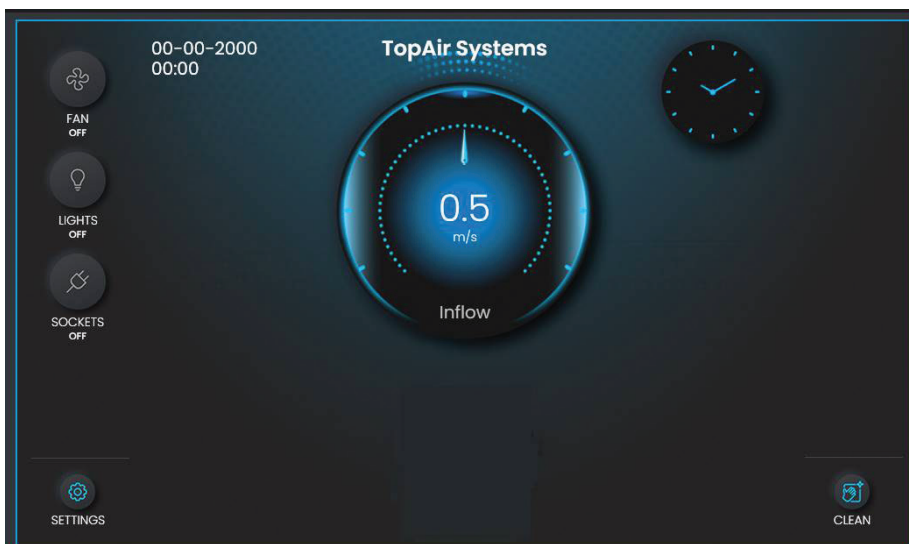

Basic Control System

The basic control system is a 7" color touch screen with:

- Lighting and power control outlets
- Fan ON / OFF
- Periodic test reminder
- Clock and date setup

AFA Control System

The AFA control system includes a 7" screen with:

- Air velocity display and alarm
- Lighting and power control outlets
- Fan ON / OFF
- Periodic test reminder
- Clock and date setup
- Red Light Alarm

Fume Hoods Control Systems

VAV Control System

The VAV control system includes a 10.1" screen with:

- Automatic air velocity control (installed and included VFD)
- Temp & humidity display
- Lighting and power control outlets
- Fan ON / OFF
- Periodic test reminder
- Clock and date setup
- Red Light Alarm

Active Control System (+ VAV Control System)

The Active control system includes a 10.1" screen with:

- Energy saver that includes automatic sash motion with proximity sensing system – which significantly reduces energy costs.
- Automatic air velocity control (installed and included VFD)
- Temp & humidity display
- Lighting and power control outlets
- Fan ON / OFF
- Periodic test reminder
- Clock and date setup
- Red Light Alarm